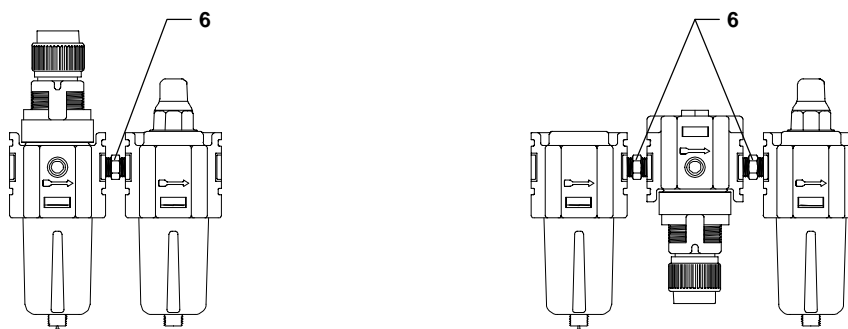

## Filter - Regulator - Lubricator Combo

**Models C281XX-40X**

**Models C281XX-50X**

**Models C281XX-60X**

**Models C281XX-80X**

▲ Torque to 8 - 10 in. lbs (.90 - 1.13 Nm.)

**PARTS LIST / MODELS C281X1-X0X AND C281X2-X0X**

ITEM	DESCRIPTION (Size in Inches)	C281XX-40X C281XX-50X C281XX-60X	C281XX-80X	PART NO.
		QTY	QTY	
1	Nut (#6 - 32) (included with items 5a and 5b)	(2)	(2)	Y22-6
2	Screw (#6 - 32 x 1-3/8")	(2)	(4)	100136
3	Clamp	(1)	(2)	100114
4	"O" Ring (1/16" x 11/16" o.d.)	(1)	(2)	Y325-15
5a	Bracket (models C281X1-XXX)	(1)	(2)	100133
5b	Clamp (models C281X2-XXX)	(1)	(2)	100134

**PARTS LIST / MODELS C281X3-X0X**

ITEM	DESCRIPTION (Size in Inches)	C281X3-60X	C281X3-80X	PART NO.
		QTY	QTY	
6	Nipple (1/8 - 27 N.P.T. x 31/32") (models C28113-X0X)	(1)	(2)	Y237-2
	(1/4 - 18 N.P.T. x 7/8") (models C28123-X0X)	(1)	(2)	Y27-2-C