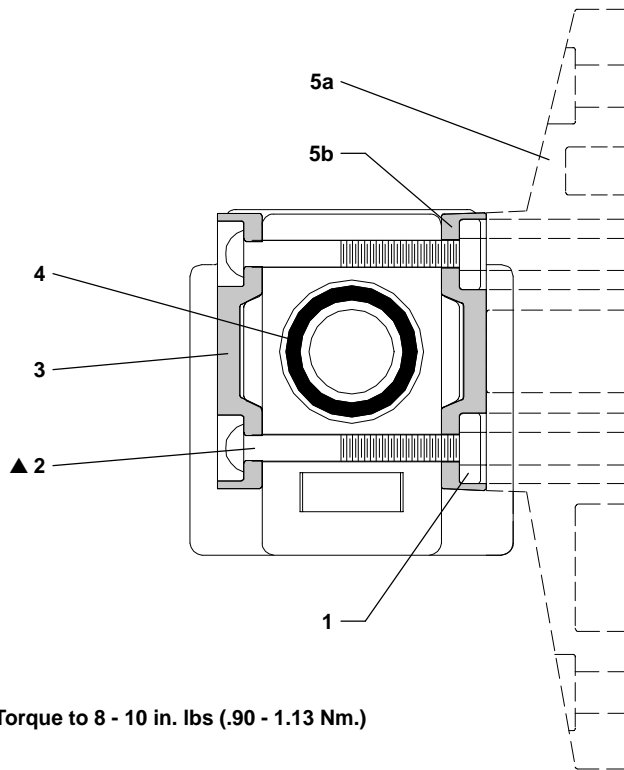

## Filter - Regulator - Lubricator Combo

**Models C281XX-40X**

**Models C281XX-50X**

**Models C281XX-60X**

**Models C281XX-80X**

▲ Torque to 8 - 10 in. lbs (.90 - 1.13 Nm.)

**PARTS LIST / MODELS C281X1-X0X AND C281X2-X0X**

ITEM	DESCRIPTION (Size in Inches)	C281XX-40X C281XX-50X C281XX-60X	C281XX-80X	PART NO.
		QTY	QTY	
1	Nut (#6 - 32) (included with items 5a and 5b)	(2)	(2)	Y22-6
2	Screw (#6 - 32 x 1-3/8")	(2)	(4)	100136
3	Clamp	(1)	(2)	100114
4	"O" Ring (1/16" x 11/16" o.d.)	(1)	(2)	Y325-15
5a	Bracket (models C281X1-XXX)	(1)	(2)	100133
5b	Clamp (models C281X2-XXX)	(1)	(2)	100134

**PARTS LIST / MODELS C281X3-X0X**

ITEM	DESCRIPTION (Size in Inches)	C281X3-60X	C281X3-80X	PART NO.
		QTY	QTY	
6	Nipple (1/8 - 27 N.P.T. x 31/32") (models C28113-X0X)	(1)	(2)	Y237-2
	(1/4 - 18 N.P.T. x 7/8") (models C28123-X0X)	(1)	(2)	Y27-2-C