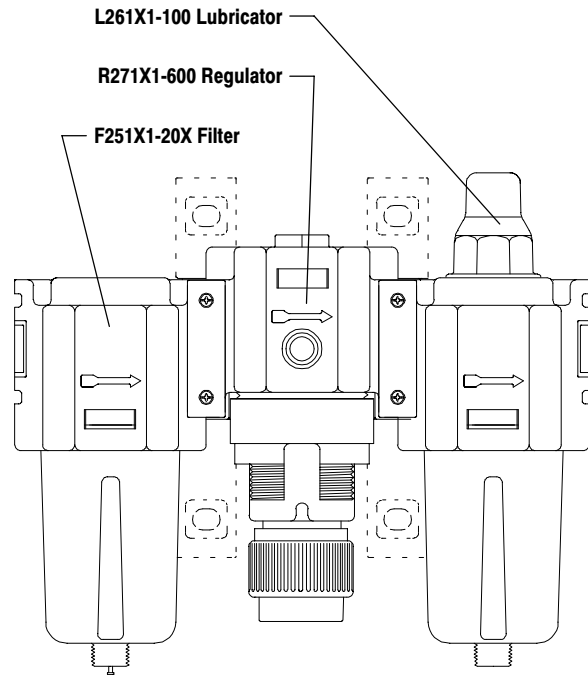

## Filter - Regulator - Lubricator Combo

**Models C281XX-40X**

**Models C281XX-50X**

**Models C281XX-60X**

**Models C281XX-80X**

▲ Torque to 8 - 10 in. lbs (.90 - 1.13 Nm.)

**PARTS LIST / MODELS C281X1-X0X AND C281X2-X0X**

ITEM	DESCRIPTION (Size in Inches)	C281XX-40X C281XX-50X C281XX-60X	C281XX-80X	PART NO.
		QTY	QTY	
1	Nut (#6 - 32) (included with items 5a and 5b)	(2)	(2)	Y22-6
2	Screw (#6 - 32 x 1-3/8")	(2)	(4)	100136
3	Clamp	(1)	(2)	100114
4	"O" Ring (1/16" x 11/16" o.d.)	(1)	(2)	Y325-15
5a	Bracket (models C281X1-XXX)	(1)	(2)	100133
5b	Clamp (models C281X2-XXX)	(1)	(2)	100134

**PARTS LIST / MODELS C281X3-X0X**

ITEM	DESCRIPTION (Size in Inches)	C281X3-60X	C281X3-80X	PART NO.
		QTY	QTY	
6	Nipple (1/8 - 27 N.P.T. x 31/32") (models C28113-X0X)	(1)	(2)	Y237-2
	(1/4 - 18 N.P.T. x 7/8") (models C28123-X0X)	(1)	(2)	Y27-2-C