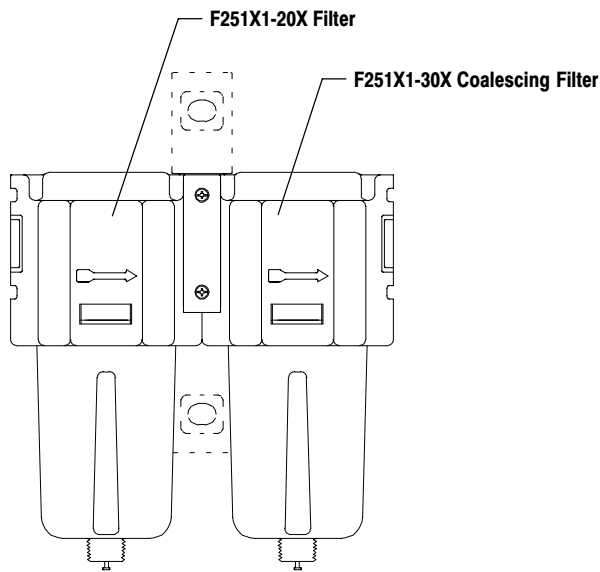

## Filter - Regulator - Lubricator Combo

**Models C281XX-40X**

**Models C281XX-50X**

**Models C281XX-60X**

**Models C281XX-80X**

▲ Torque to 8 - 10 in. lbs (.90 - 1.13 Nm.)

**PARTS LIST / MODELS C281X1-X0X AND C281X2-X0X**

ITEM	DESCRIPTION (Size in Inches)	C281XX-40X C281XX-50X C281XX-60X	C281XX-80X	PART NO.
		QTY	QTY	
1	Nut (#6 - 32) (included with items 5a and 5b)	(2)	(2)	Y22-6
2	Screw (#6 - 32 x 1-3/8")	(2)	(4)	100136
3	Clamp	(1)	(2)	100114
4	"O" Ring (1/16" x 11/16" o.d.)	(1)	(2)	Y325-15
5a	Bracket (models C281X1-XXX)	(1)	(2)	100133
5b	Clamp (models C281X2-XXX)	(1)	(2)	100134

**PARTS LIST / MODELS C281X3-X0X**

ITEM	DESCRIPTION (Size in Inches)	C281X3-60X	C281X3-80X	PART NO.
		QTY	QTY	
6	Nipple (1/8 - 27 N.P.T. x 31/32") (models C28113-X0X)	(1)	(2)	Y237-2
	(1/4 - 18 N.P.T. x 7/8") (models C28123-X0X)	(1)	(2)	Y27-2-C