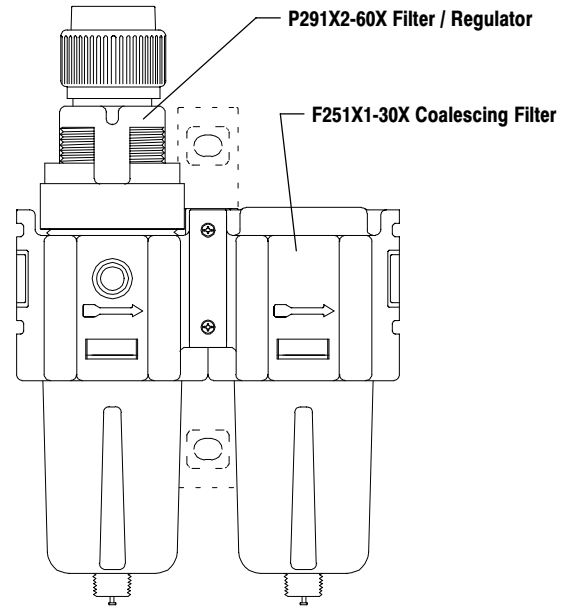

## Filter - Regulator - Lubricator Combo

**Models C281XX-40X**

**Models C281XX-50X**

**Models C281XX-60X**

**Models C281XX-80X**

▲ Torque to 8 - 10 in. lbs (.90 - 1.13 Nm.)

**PARTS LIST / MODELS C281X1-X0X AND C281X2-X0X**

ITEM	DESCRIPTION (Size in Inches)	C281XX-40X C281XX-50X C281XX-60X	C281XX-80X	PART NO.
		QTY	QTY	
1	Nut (#6 - 32) (included with items 5a and 5b)	(2)	(2)	Y22-6
2	Screw (#6 - 32 x 1-3/8")	(2)	(4)	100136
3	Clamp	(1)	(2)	100114
4	"O" Ring (1/16" x 11/16" o.d.)	(1)	(2)	Y325-15
5a	Bracket (models C281X1-XXX)	(1)	(2)	100133
5b	Clamp (models C281X2-XXX)	(1)	(2)	100134

**PARTS LIST / MODELS C281X3-X0X**

ITEM	DESCRIPTION (Size in Inches)	C281X3-60X	C281X3-80X	PART NO.
		QTY	QTY	
6	Nipple (1/8 - 27 N.P.T. x 31/32") (models C28113-X0X)	(1)	(2)	Y237-2
	(1/4 - 18 N.P.T. x 7/8") (models C28123-X0X)	(1)	(2)	Y27-2-C