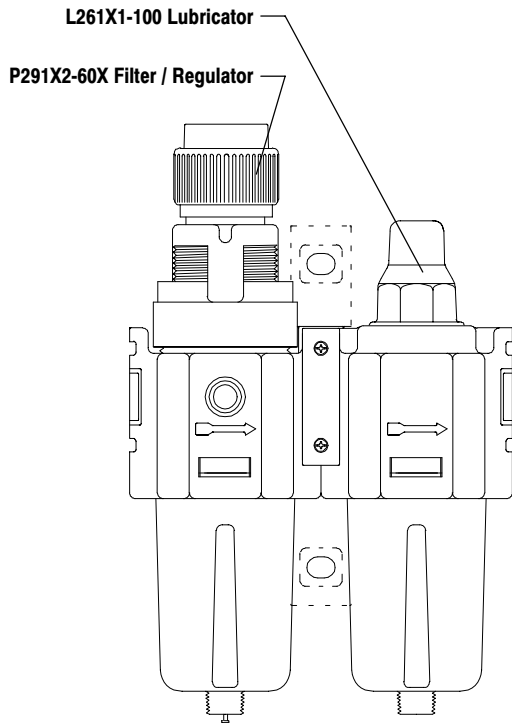

# C281XX-X0X

RELEASED: 5-5-00  
REVISED:  
(REV.)

## Filter - Regulator - Lubricator Combo

**Models C281XX-40X**

**Models C281XX-50X**

**Models C281XX-60X**

**Models C281XX-80X**

▲ Torque to 8 - 10 in. lbs (.90 - 1.13 Nm.)

**PARTS LIST / MODELS C281X1-X0X AND C281X2-X0X**

ITEM	DESCRIPTION (Size in Inches)	C281XX-40X C281XX-50X C281XX-60X	C281XX-80X	PART NO.
		QTY	QTY	
1	Nut (#6 - 32) (included with items 5a and 5b)	(2)	(2)	Y22-6
2	Screw (#6 - 32 x 1-3/8")	(2)	(4)	100136
3	Clamp	(1)	(2)	100114
4	"O" Ring (1/16" x 11/16" o.d.)	(1)	(2)	Y325-15
5a	Bracket (models C281X1-XXX)	(1)	(2)	100133
5b	Clamp (models C281X2-XXX)	(1)	(2)	100134

**PARTS LIST / MODELS C281X3-X0X**

ITEM	DESCRIPTION (Size in Inches)	C281X3-60X	C281X3-80X	PART NO.
		QTY	QTY	
6	Nipple (1/8 - 27 N.P.T. x 31/32") (models C28113-X0X)	(1)	(2)	Y237-2
	(1/4 - 18 N.P.T. x 7/8") (models C28123-X0X)	(1)	(2)	Y27-2-C